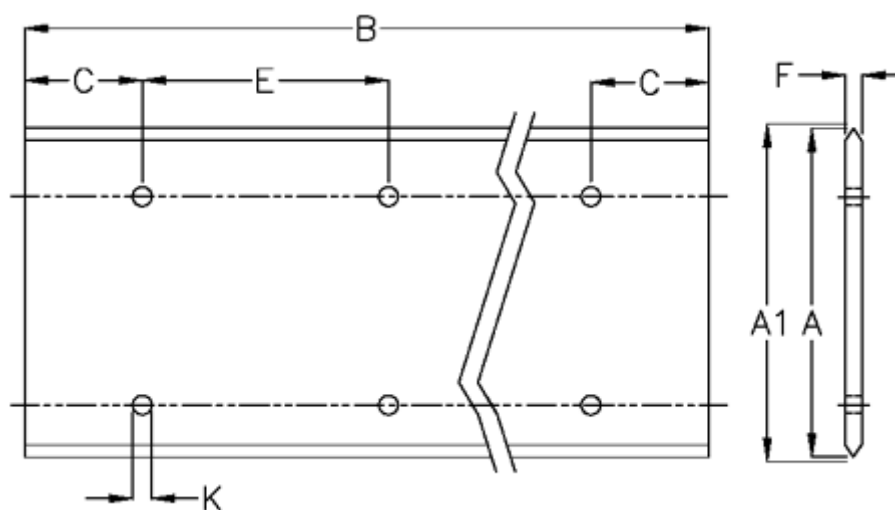

Article number: 05712411616

Description: Hepco GV3 slide L 120 L1616 P3
with counterbored holes

Measures

| | |
|-------------|------------|
| A | = 120 |
| A1 | = 121.58 |
| B | = 1616 |
| C | = 88.0 |
| E | = 180 |
| F | = 9.43 |
| For bearing | = J54 |
| K | = 11.5xM10 |

| | |
|----------------|--------|
| Precision type | = P3 |
| Weight kg/1000 | = 8.50 |